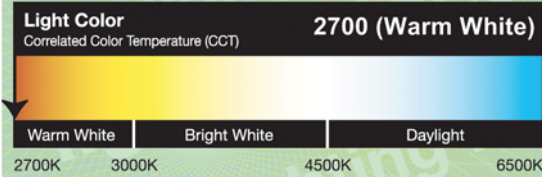

Cree LED Lighting

lighting facts^{CM}

A Program of the U.S. DOE

Light Output (Lumens)	600
Watts	11
Lumens per Watt (Efficacy)	55

Color Accuracy	94
Color Rendering Index (CRI)	

All results are according to IESNA LM-79-2008: *Approved Method for the Electrical and Photometric Testing of Solid-State Lighting*. The U.S. Department of Energy (DOE) verifies product test data and results.