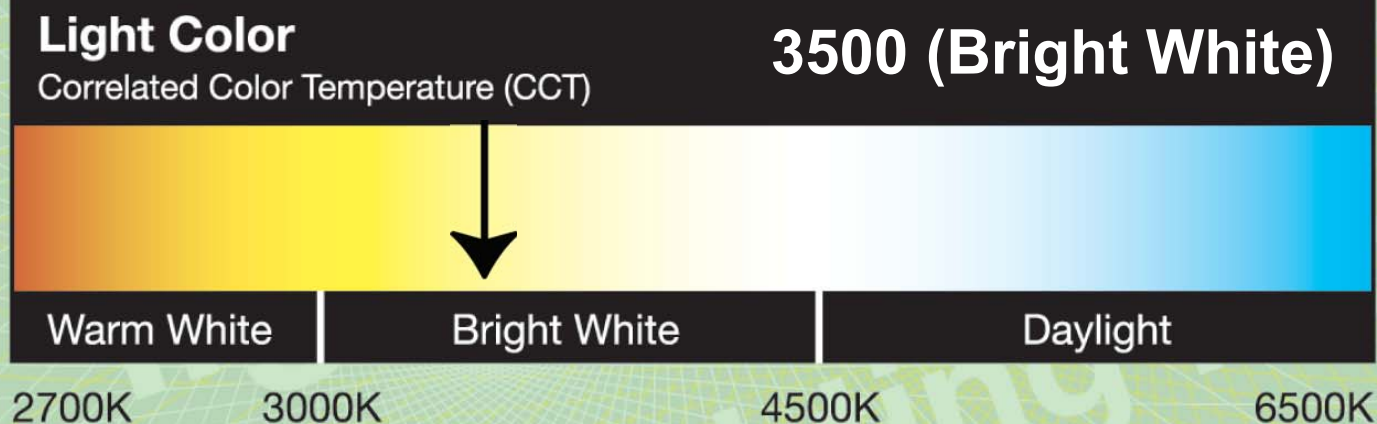

lighting facts^{CM}

A Program of the U.S. DOE

Light Output (Lumens)	650
Watts	12
Lumens per Watt (Efficacy)	54

Color Accuracy	92
Color Rendering Index (CRI)	

All results are according to IESNA LM-79-2008: *Approved Method for the Electrical and Photometric Testing of Solid-State Lighting*. The U.S. Department of Energy (DOE) verifies product test data and results.