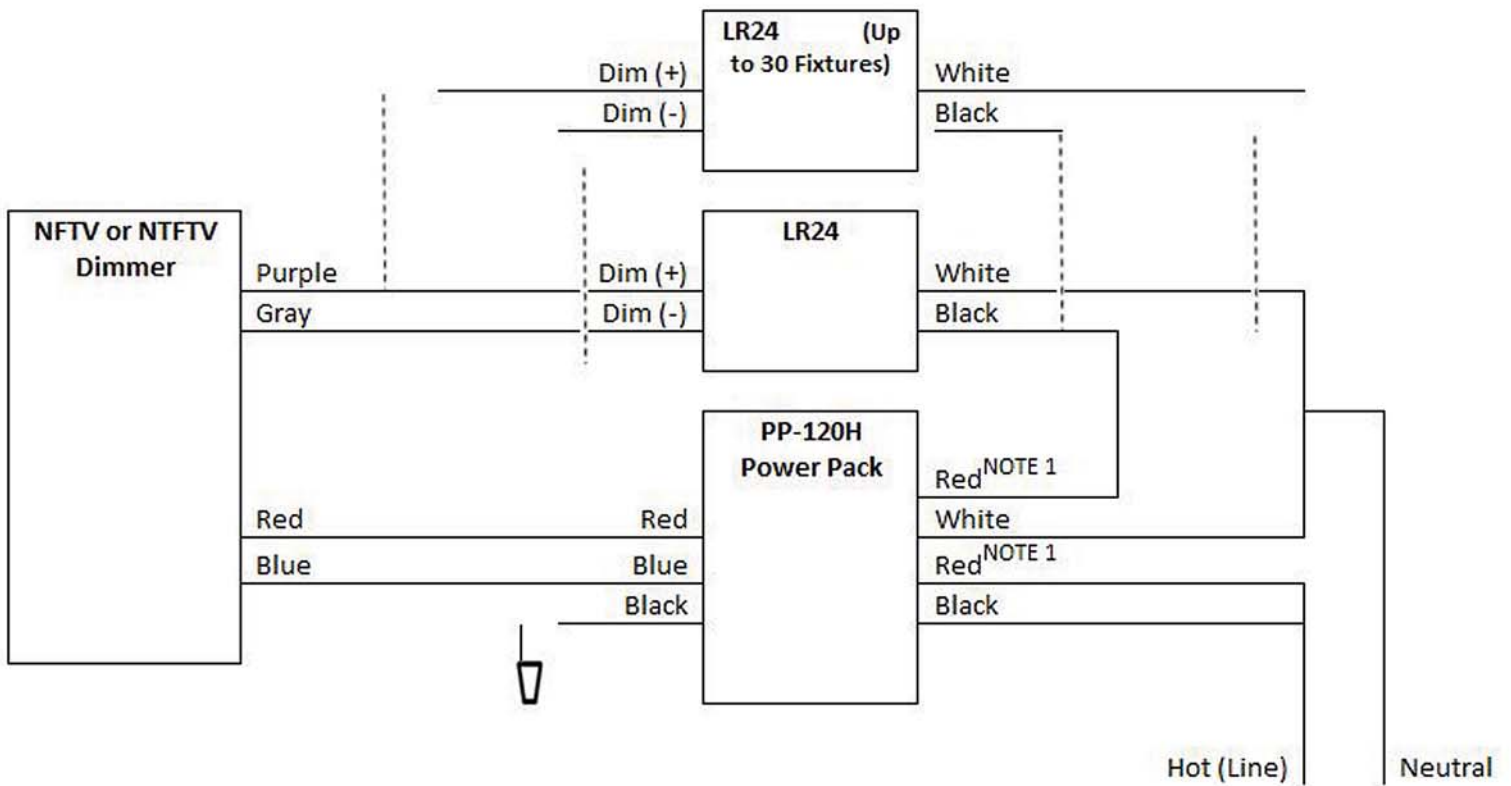

Cree LR24 Wiring Diagram for Dimming Capability

LR24 Wiring w/ Lutron NFTV/NTFTV Dimmer + PP-120H/277H Power Pack

Note 1: Red wires are interchangeable, i.e. either can be used for Line or Load